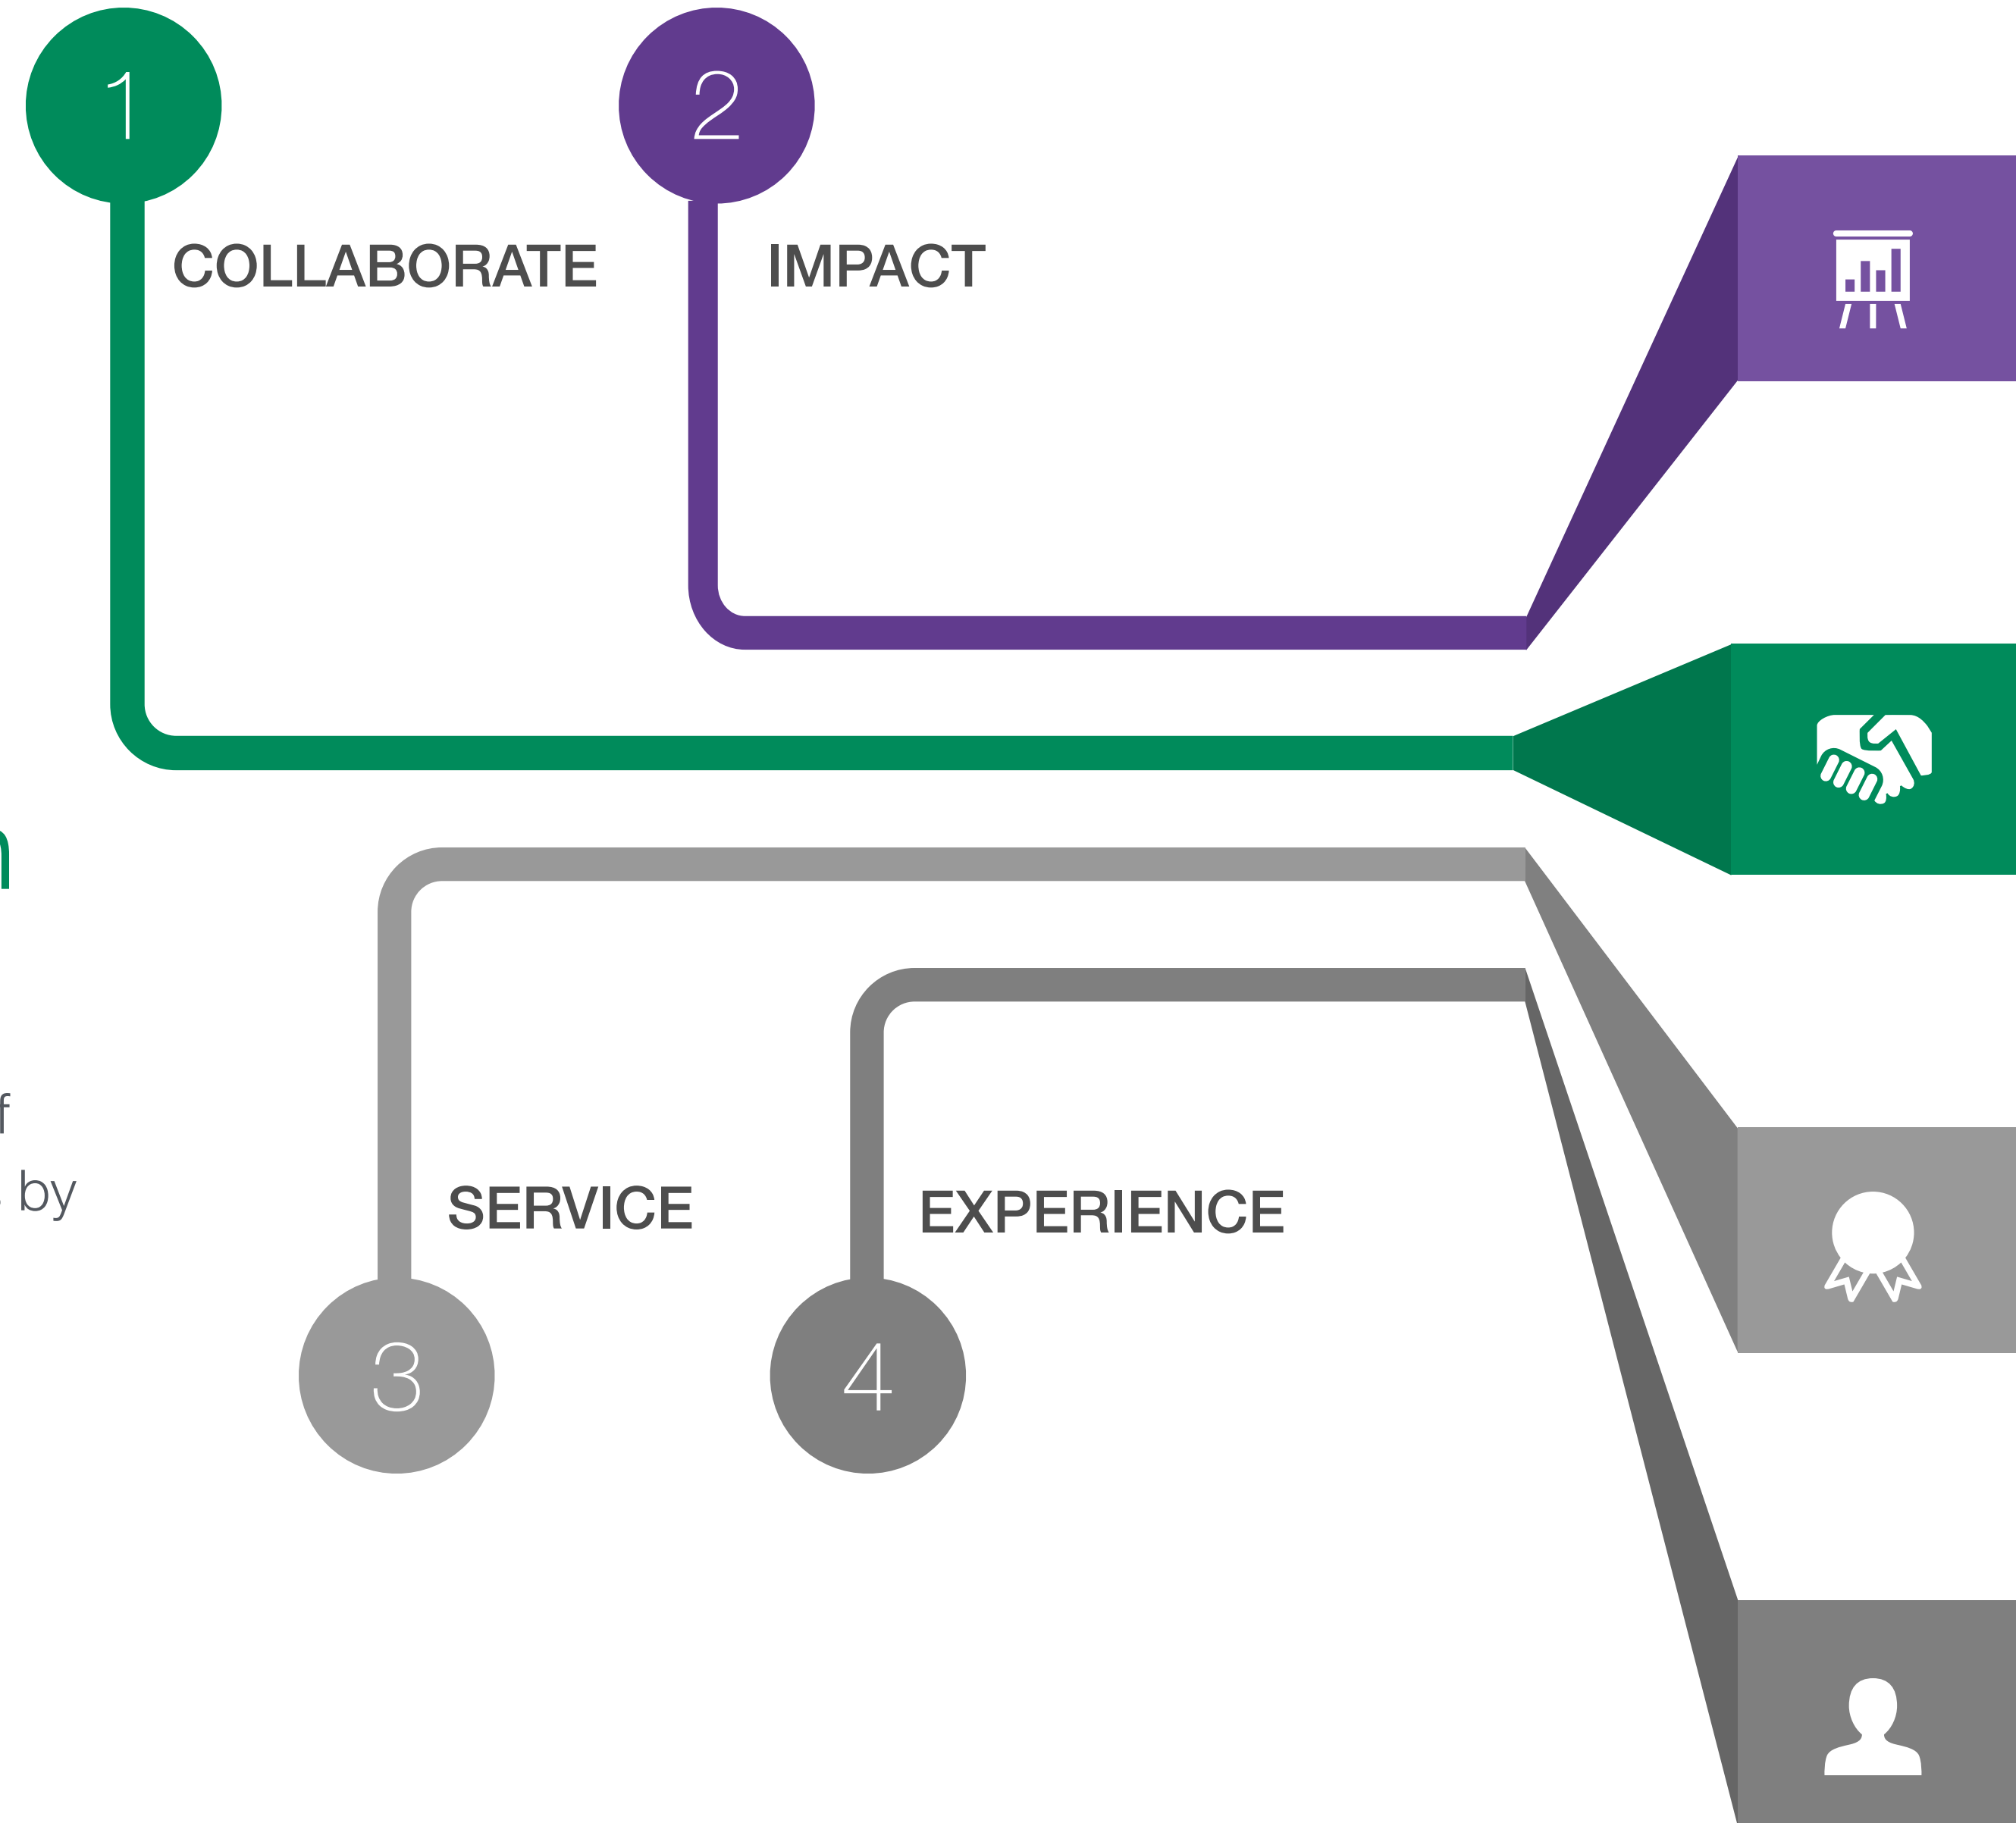

Our Brand Promise in Action

Sensational Service of creative environments by a Dependable Team